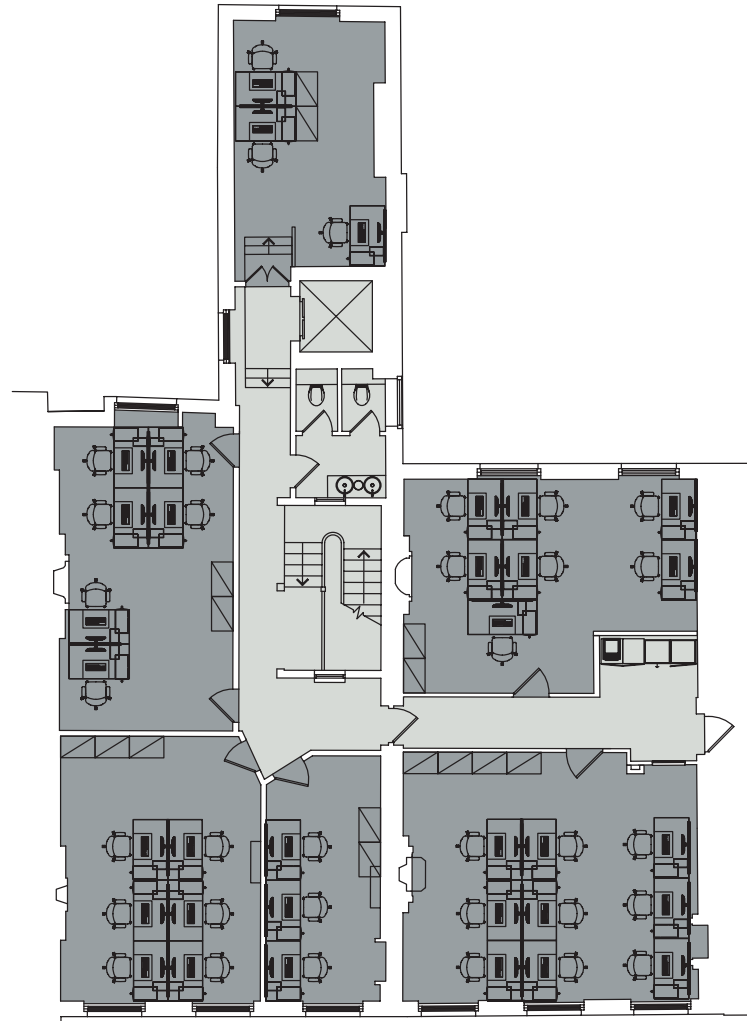

# URBAN WORK

93-95 GLOUCESTER PLACE

## THIRD FLOOR PLAN

SUITE	DESKS	SQ M
3.1	8	36.5
3.2	6	30
3.3	3	20
3.4	6	29
3.5	6	28
3.6	3	15

Plans for display purposes only. Not to scale.