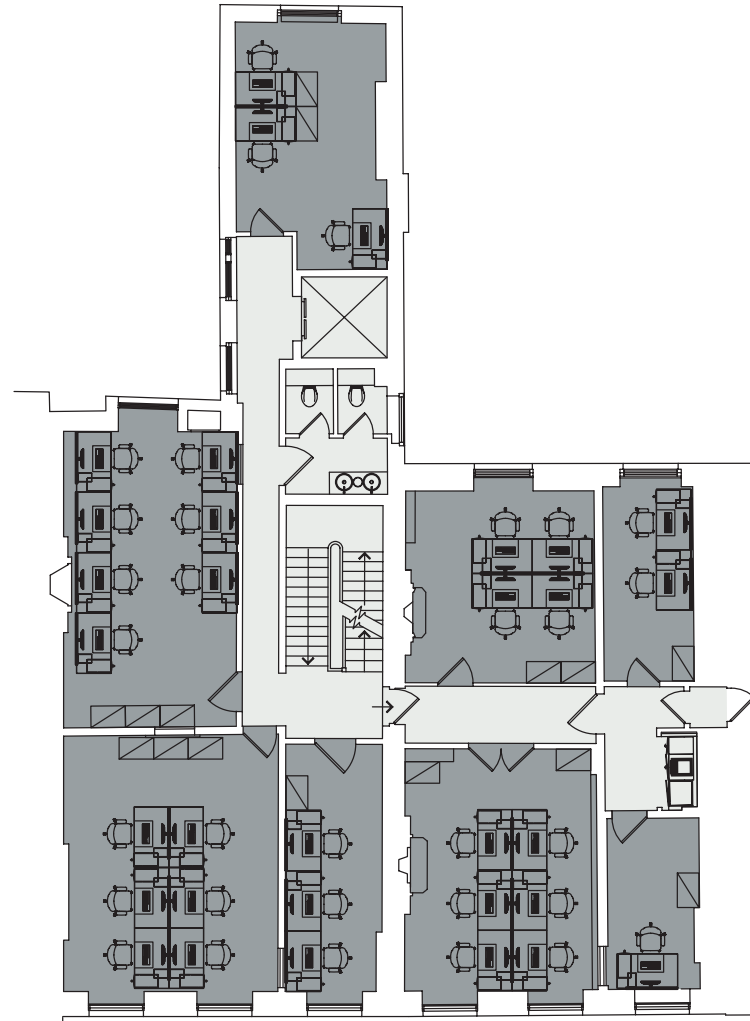

# URBAN WORK

93-95 GLOUCESTER PLACE

## SECOND FLOOR PLAN

SUITE	DESKS	SQ M
2.1	1	8.5
2.2	2	9.5
2.3	4	19.5
2.4	3	19
2.5	6	27
2.6	6	29
2.7	3	12
2.8	5	25

Plans for display purposes only. Not to scale.