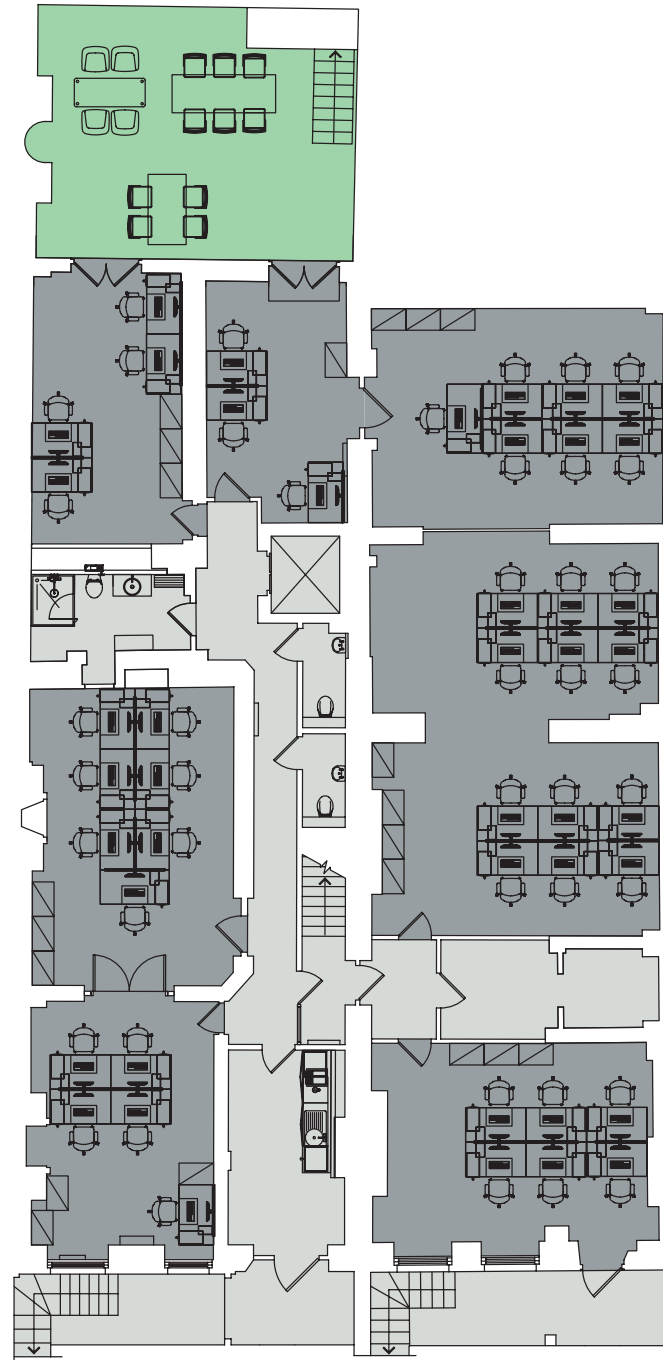

# URBAN WORK

93-95 GLOUCESTER PLACE

## LOWER GROUND FLOOR PLAN

SUITE	DESKS	SQ M
-1.1	6	30
-1.2	12	56
-1.3A	7	33
-1.3B	2	17
-1.4	4	21
-1.5	6	32
-1.6	4	22

Plans for display purposes only. Not to scale.