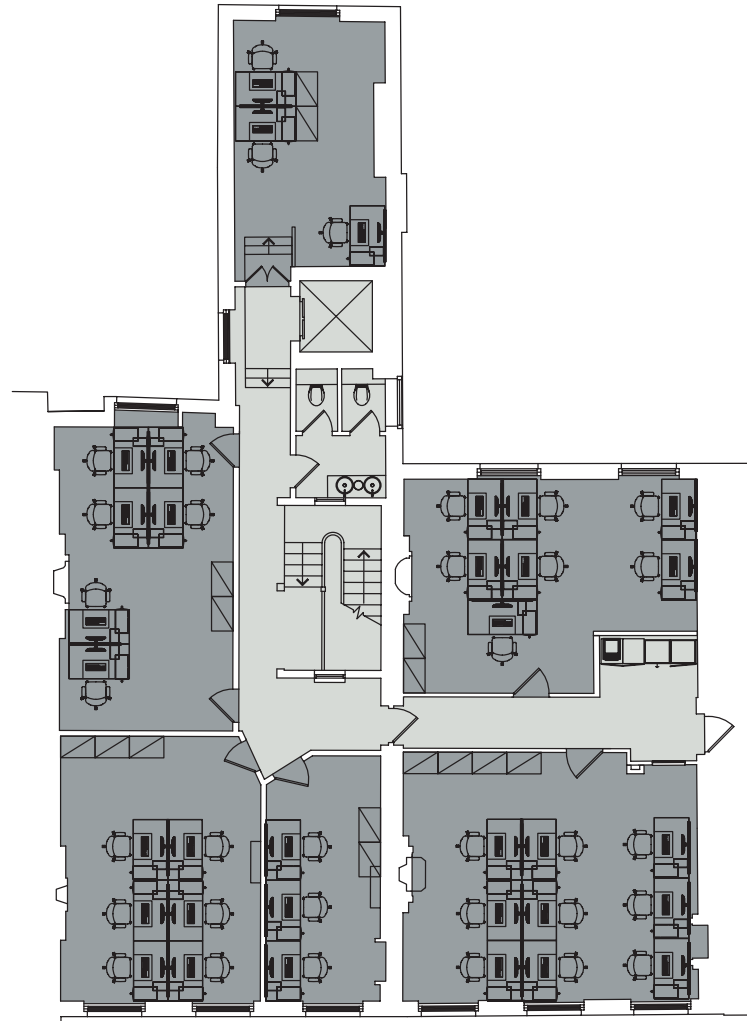

URBAN WORK

93-95 GLOUCESTER PLACE

THIRD FLOOR PLAN

SUITE	DESKS	SQ M
3.1	8	36.5
3.2	6	30
3.3	3	20
3.4	6	29
3.5	6	28
3.6	3	15

Plans for display purposes only. Not to scale.