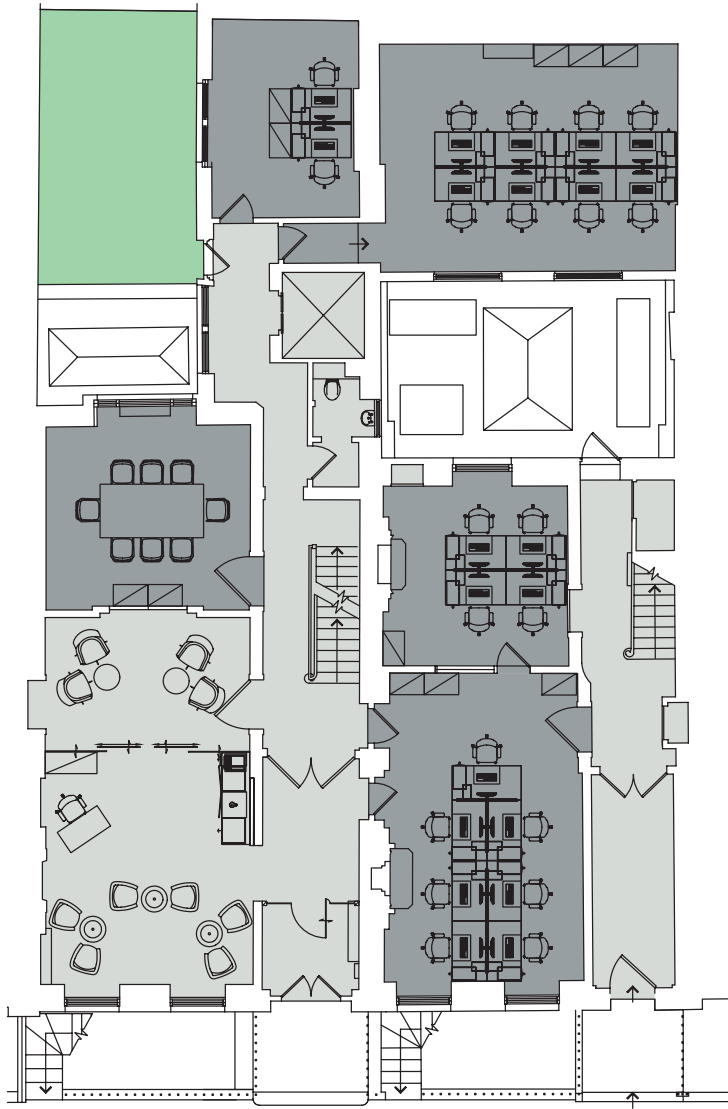

URBAN WORK

93-95 GLOUCESTER PLACE

GROUND FLOOR PLAN

SUITE	DESKS	SQ M
0.1A	6	32
0.1B	4	18
0.2	8	36
0.3	3	0.3

Plans for display purposes only. Not to scale.