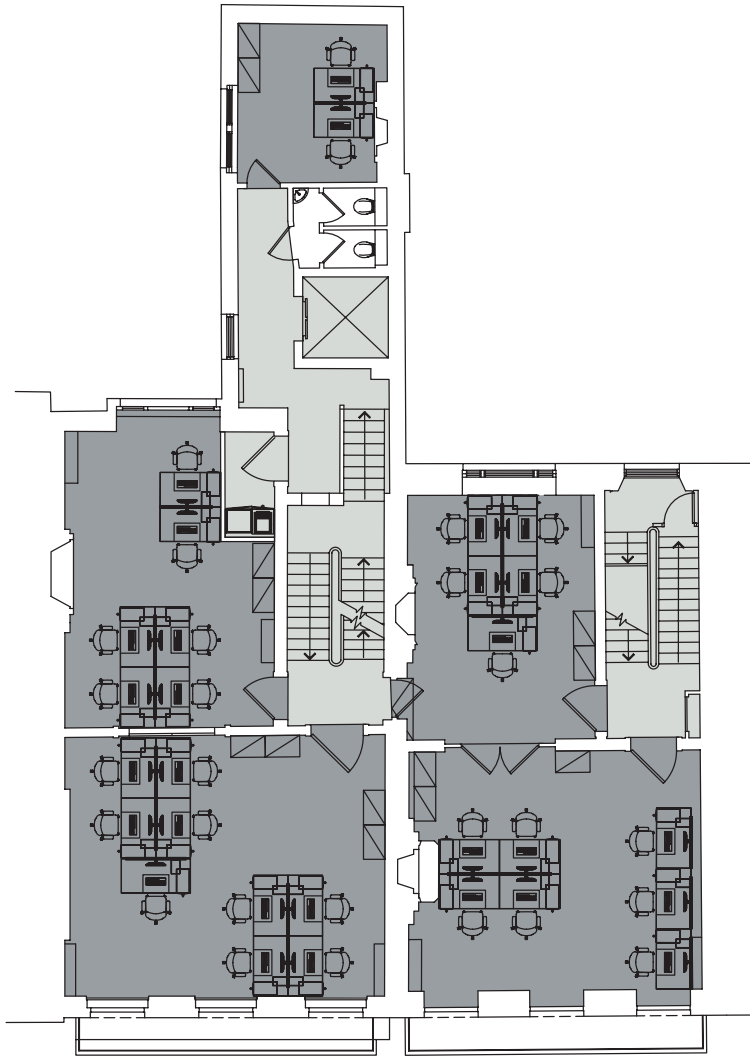

# URBAN WORK

93-95 GLOUCESTER PLACE

## FIRST FLOOR PLAN

SUITE	DESKS	SQ M
1.1A	6	37
1.1B	4	18.3
1.2	2	12
1.3	6	30
1.4	8	45

Plans for display purposes only. Not to scale.